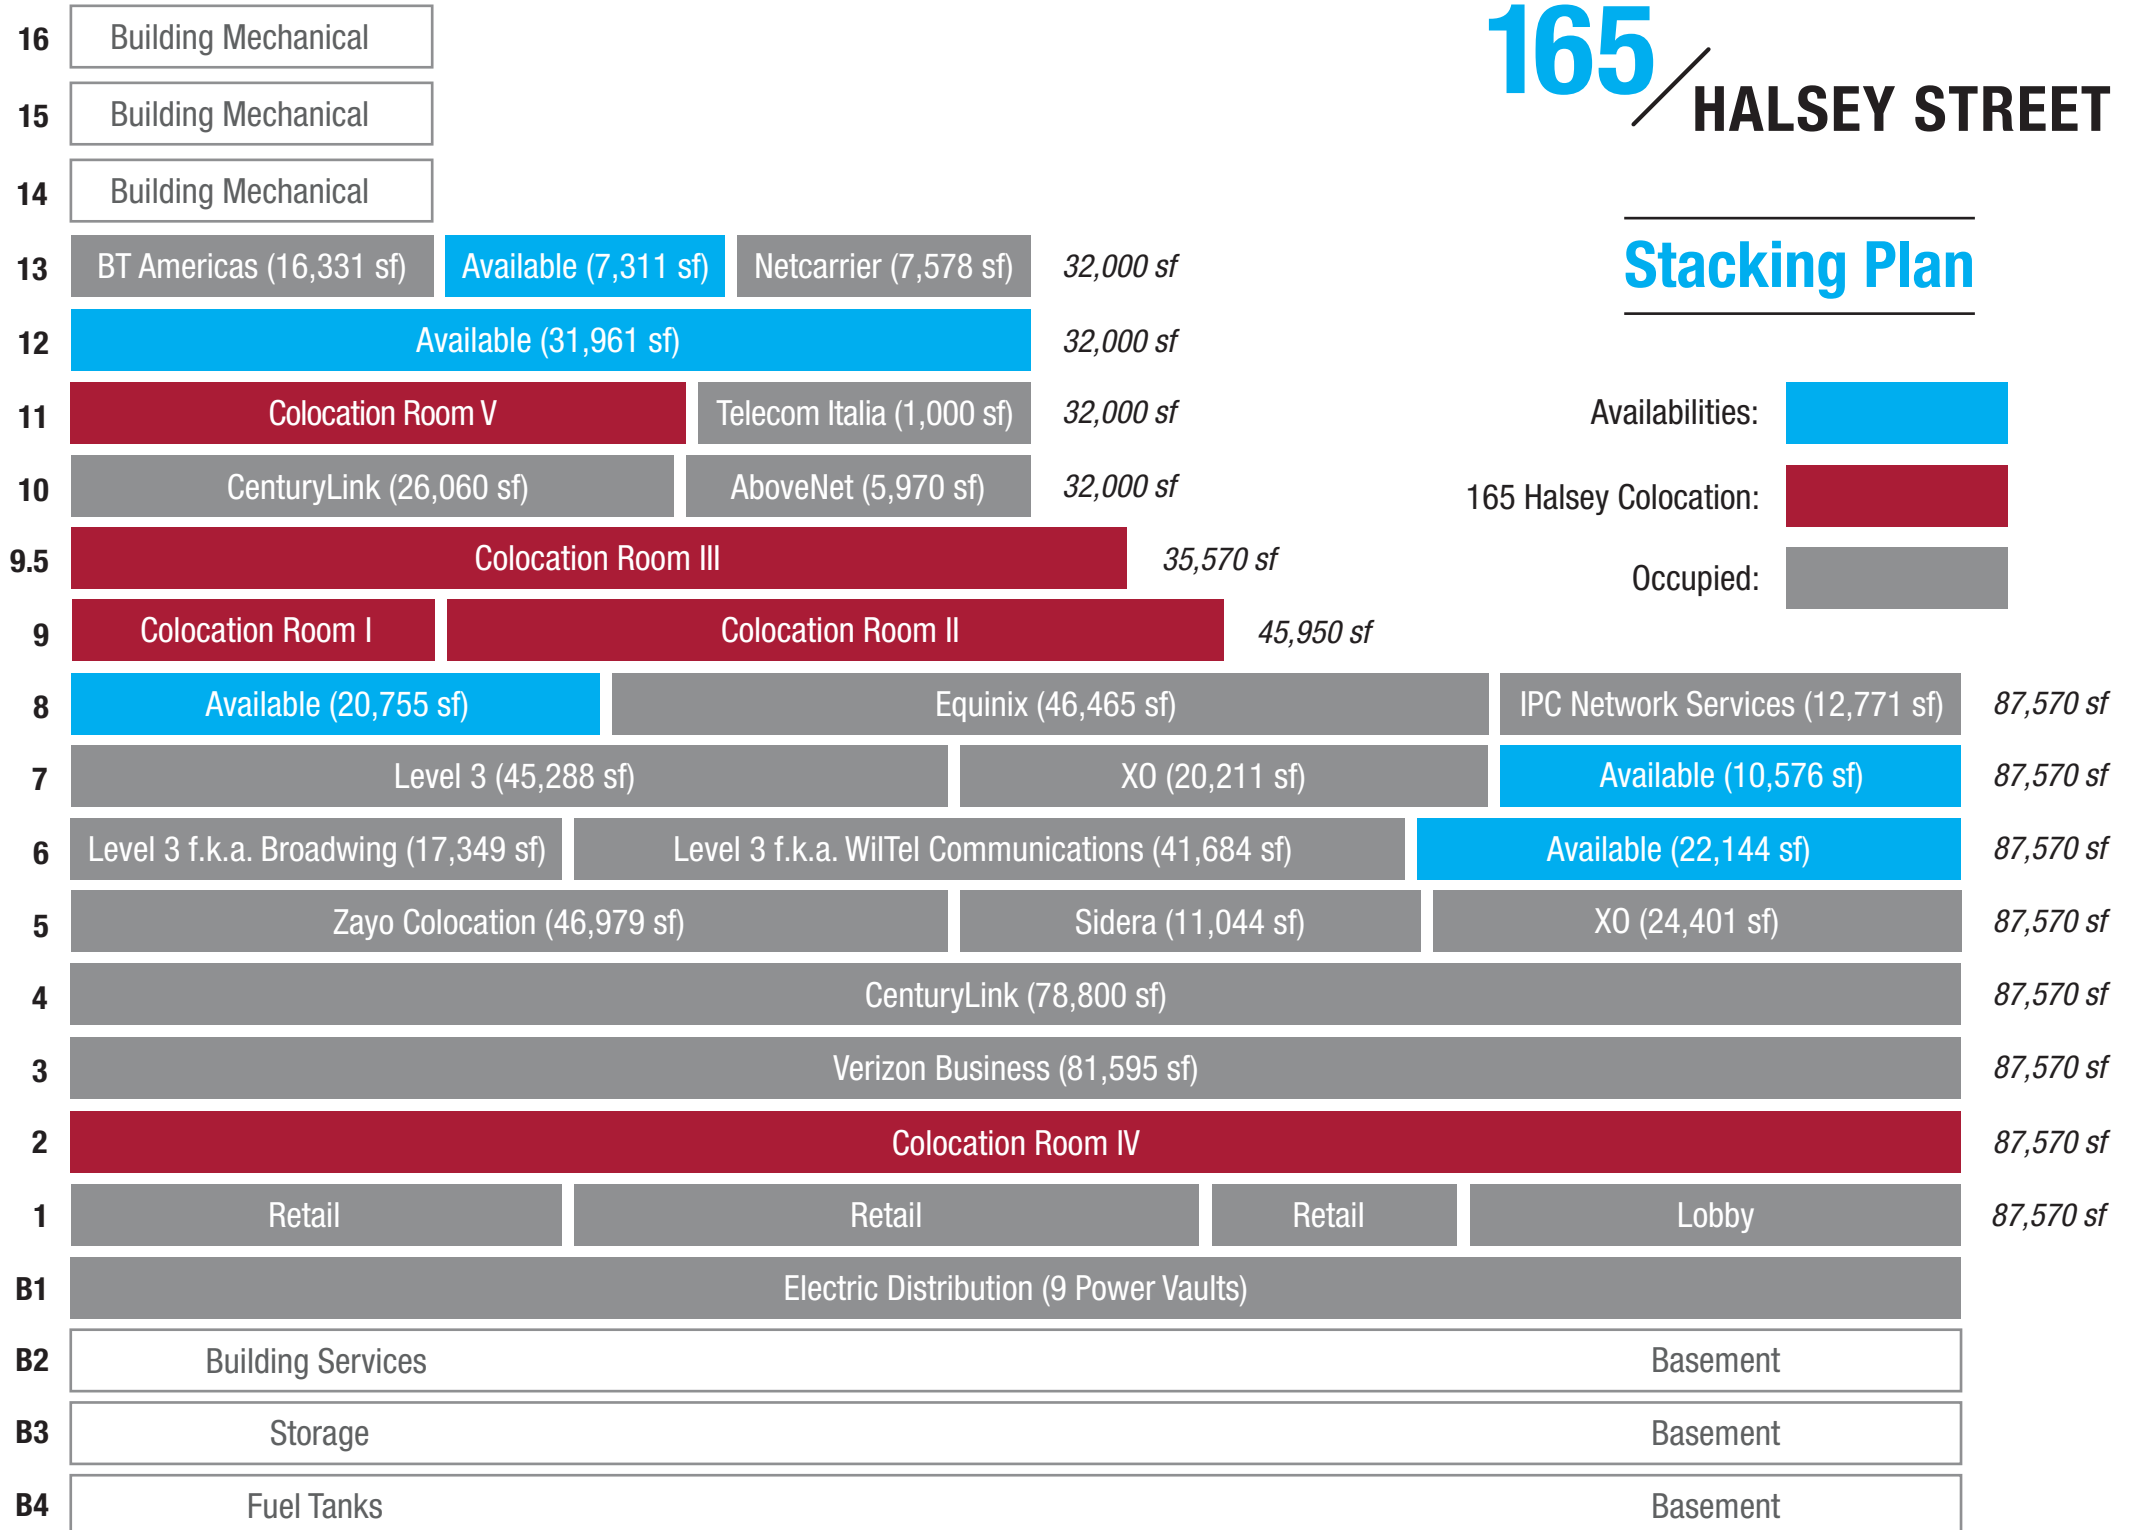

# 165 / HALSEY STREET

## Stacking Plan

Availabilities: █  
 165 Halsey Colocation: █  
 Occupied: █