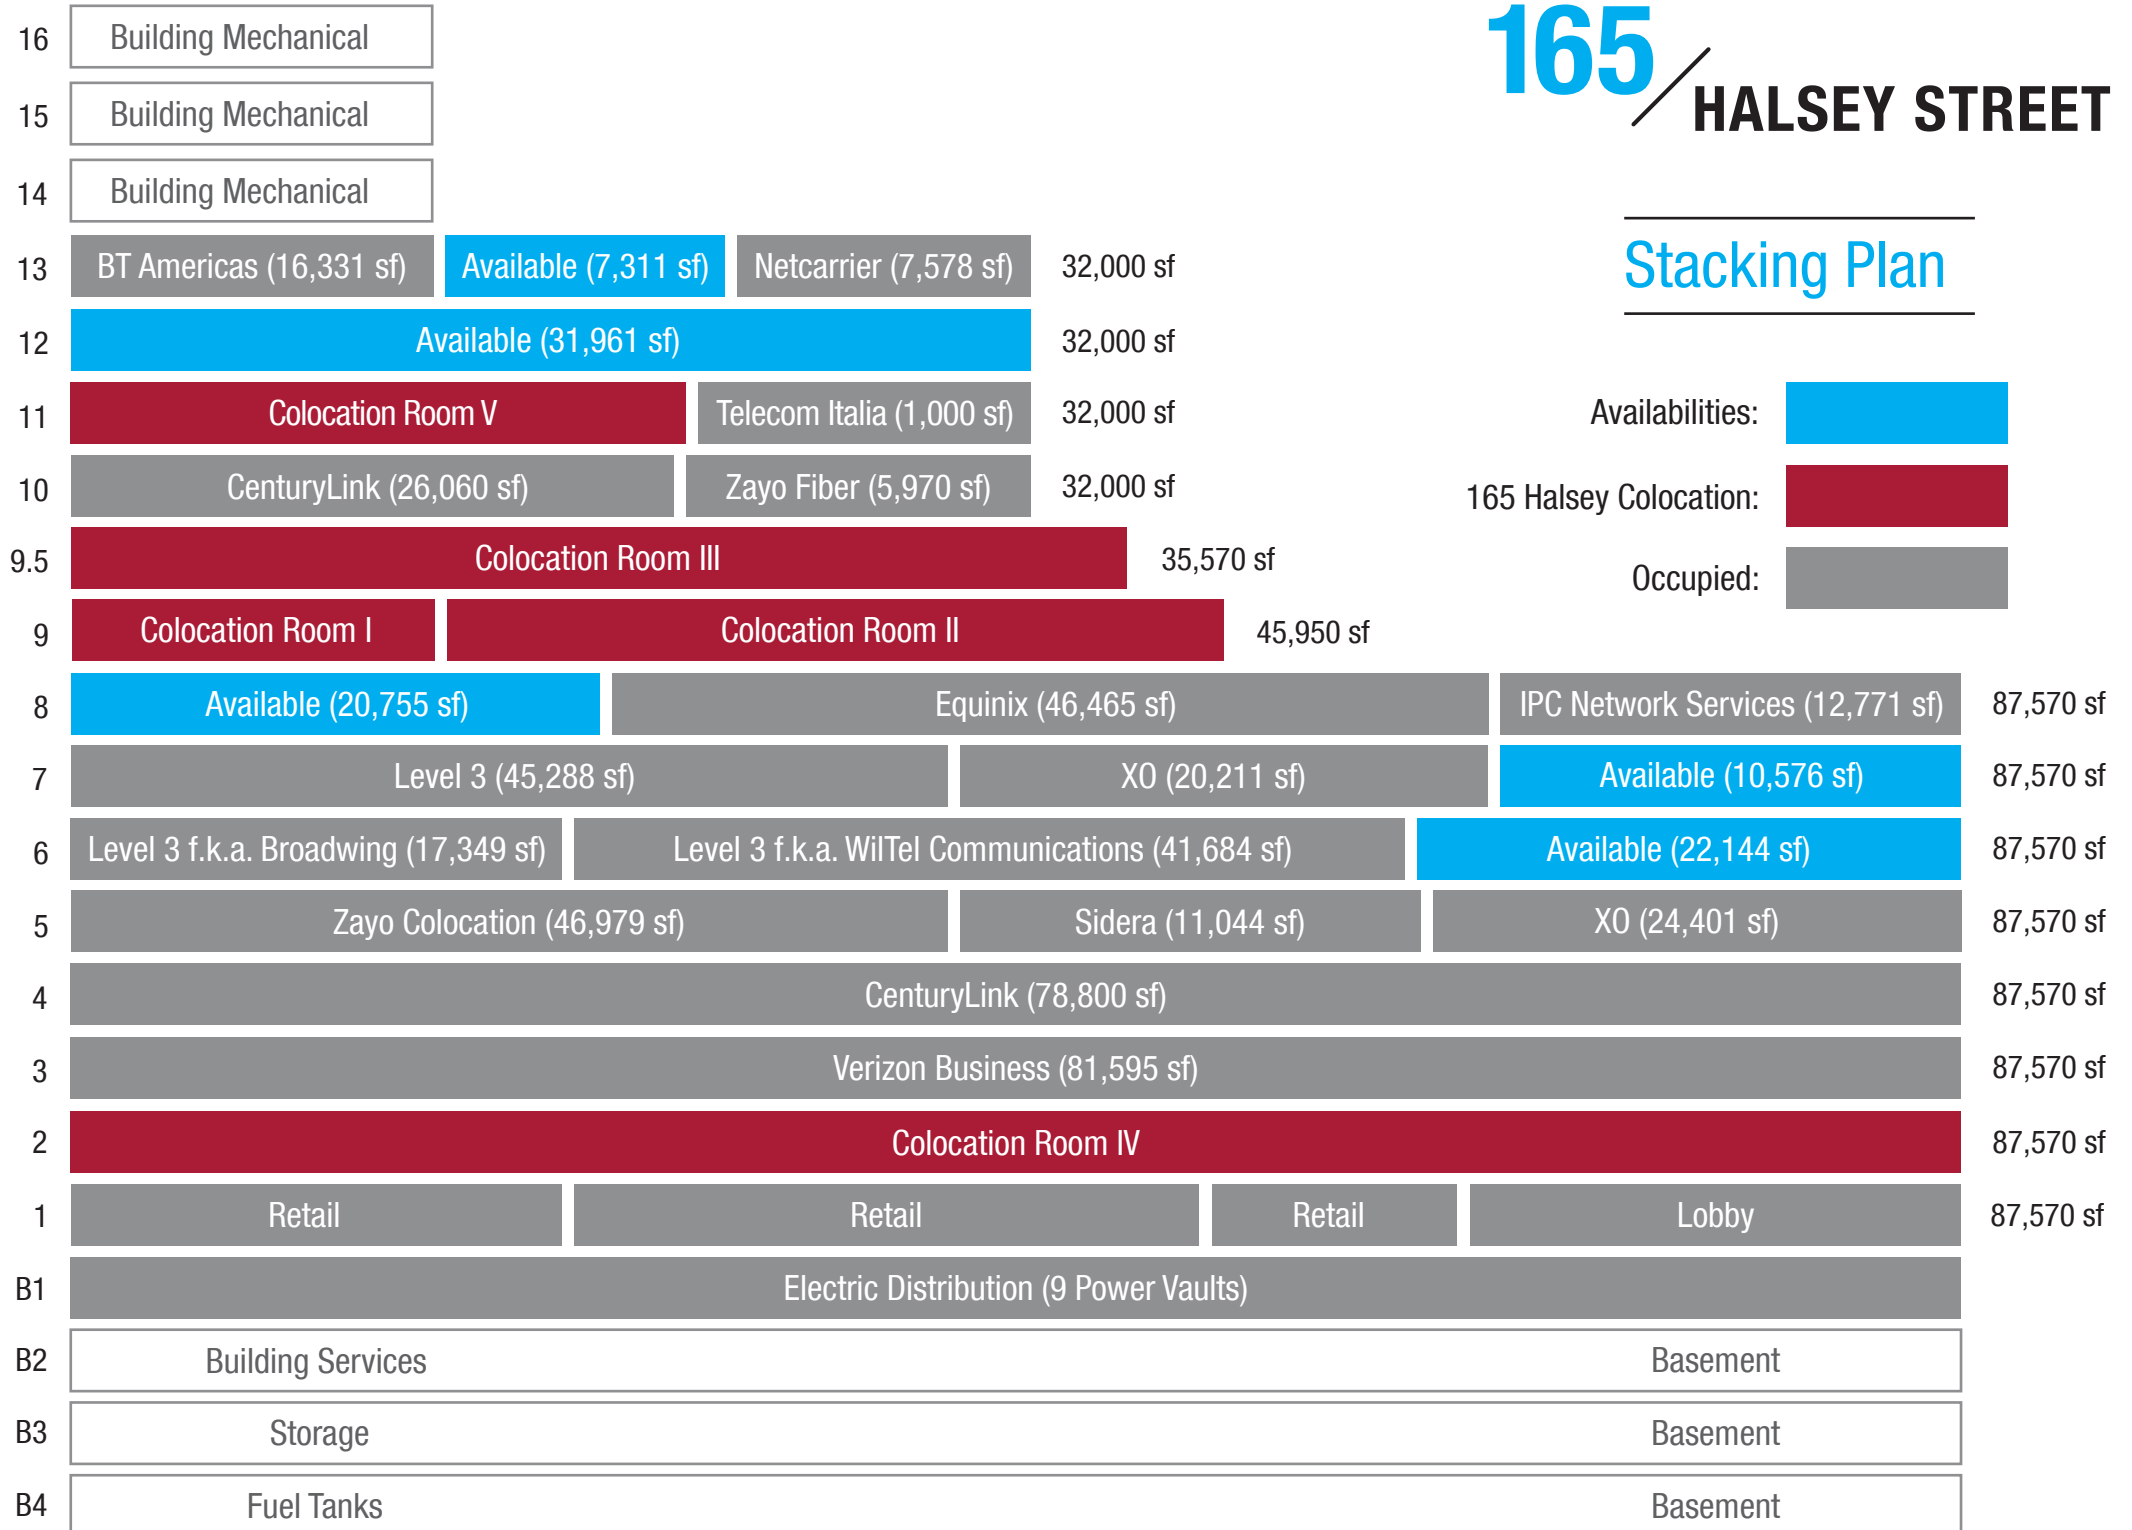

165 / HALSEY STREET

Stacking Plan

Availabilities:
 165 Halsey Colocation:
 Occupied: